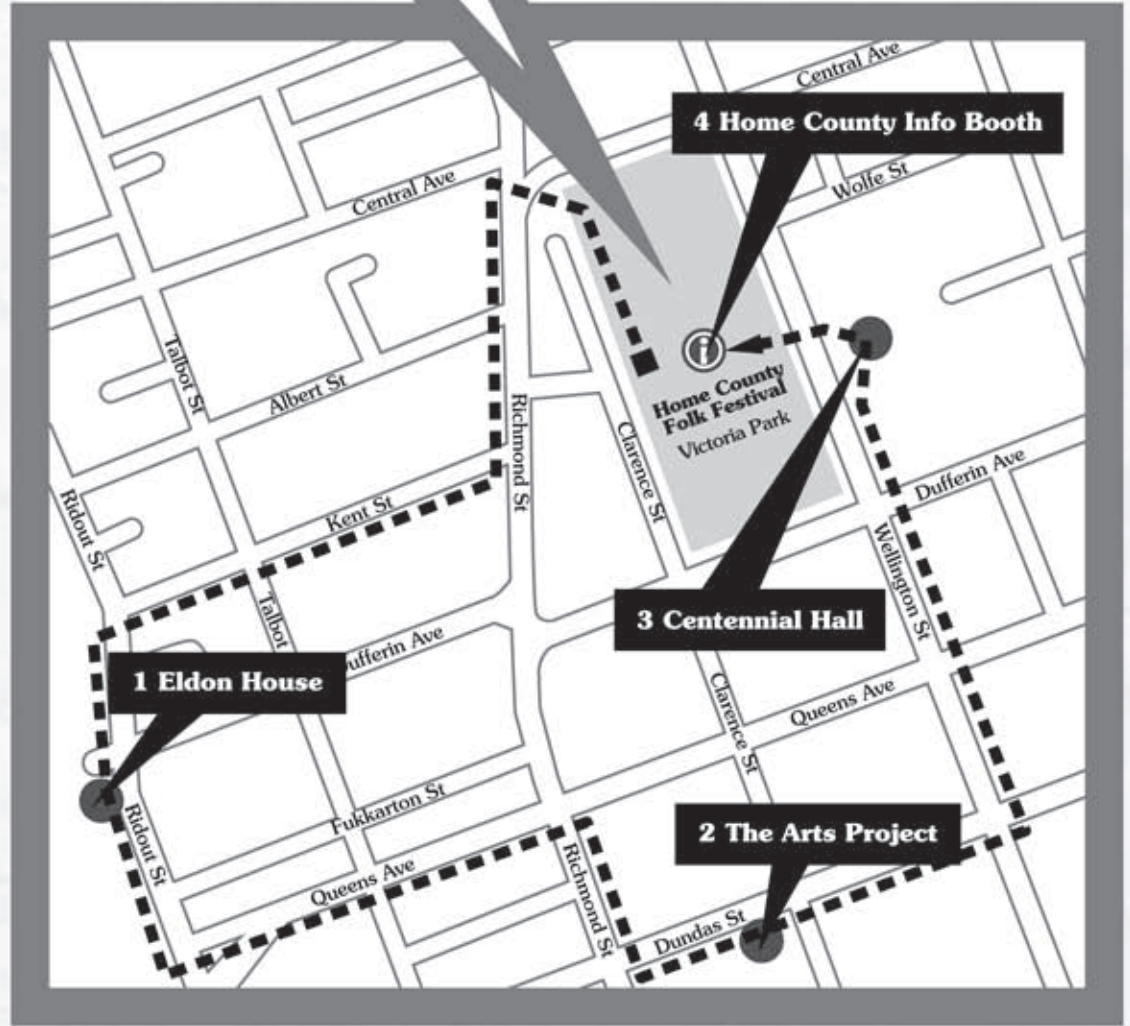

Explore Your Roots

July 16, 17, 18, 2010

Victoria Park, London, ON

Victoria Park Festival Map

Festival Walking Passport Map