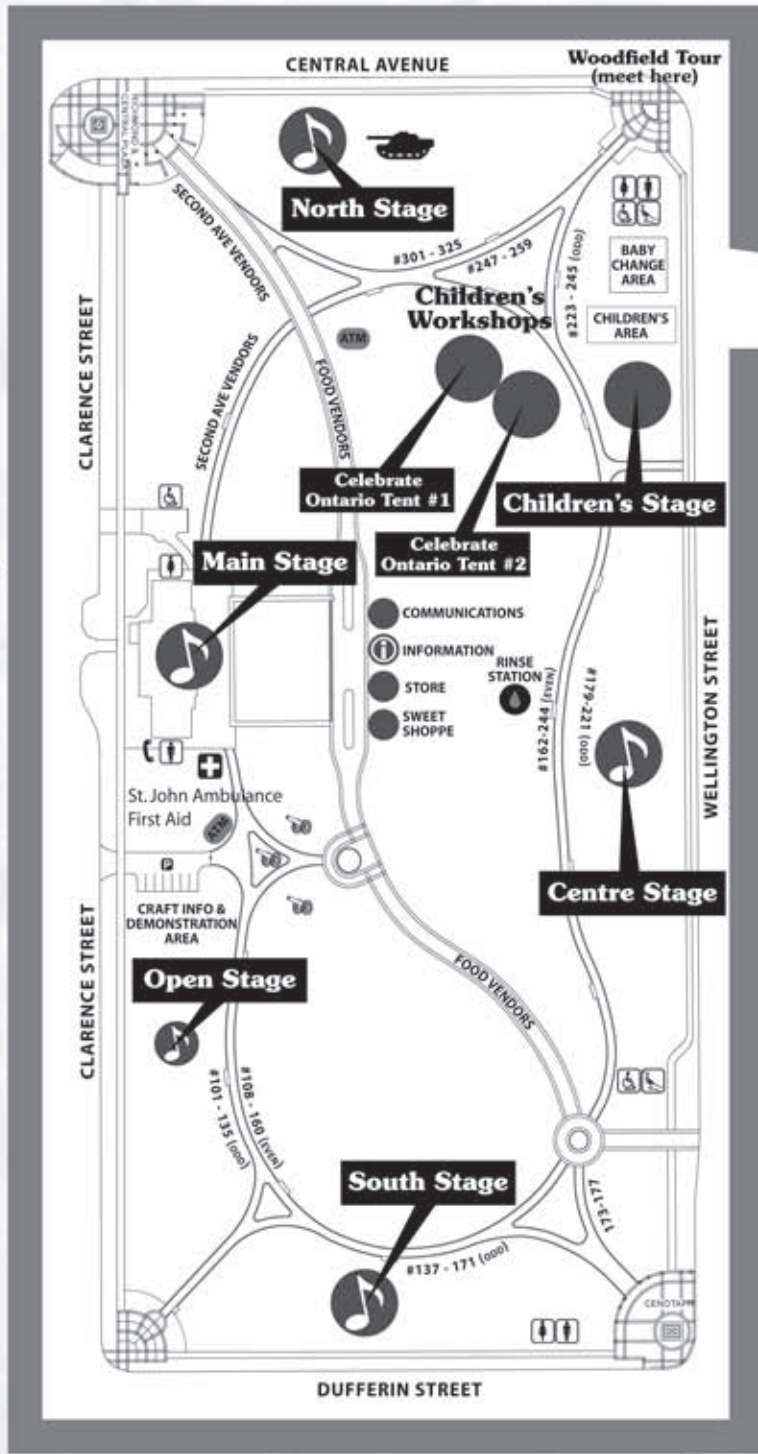

Explore Your Roots

July 16, 17, 18, 2010

Victoria Park, London, ON

Victoria Park Festival Map

Festival Walking Passport Map